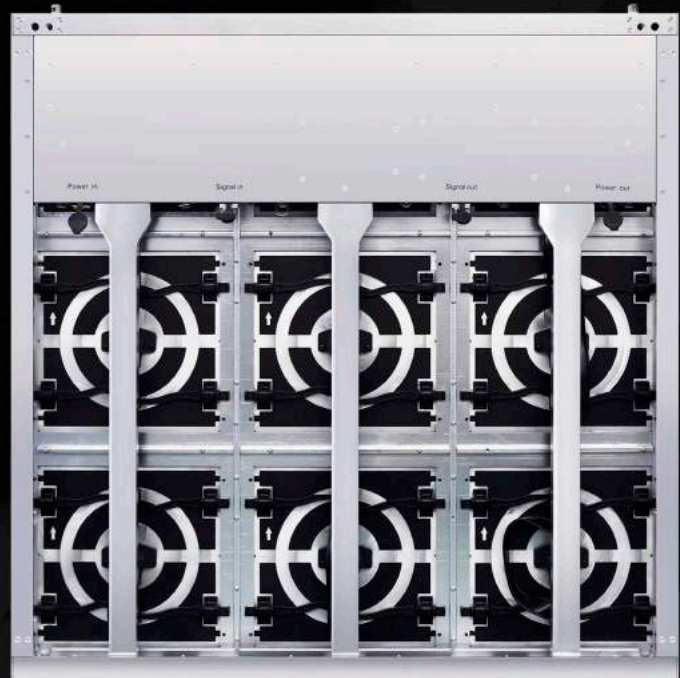

The new design of the full set aluminum material has greatly improved the protection level of this product. The protection level is up to IP68, which was tested by professional organization. With the aluminum modules and aluminum cabinets, the screen become lighter, stronger and more stable.