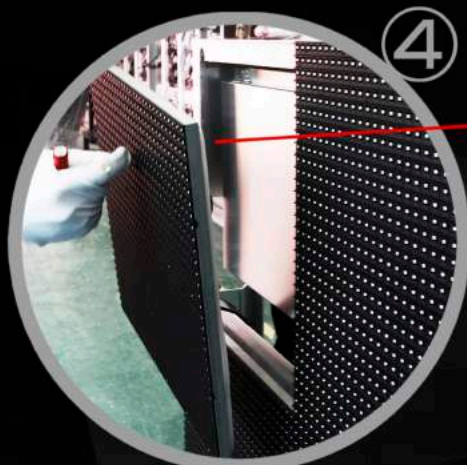

## Front and Rear maintenance

Insert the upper and lower unlock-tools into the specific holes and rotate them to the left. The Lock loose

Unlock tool

Movable bolt Fixed combination

Unlocking the back module plug with the unlocking tools will separate the LED Module and the Cabinet.

Locking structure, can be lifted

With a little effort, you can separate the module from the Cabinet. Since the error between the modules is only  $\leq 0.5\text{mm}$ , the module is easily taken down.

The power box is behind the module which can be maintained and replaced at the same time to avoid complicated operations.