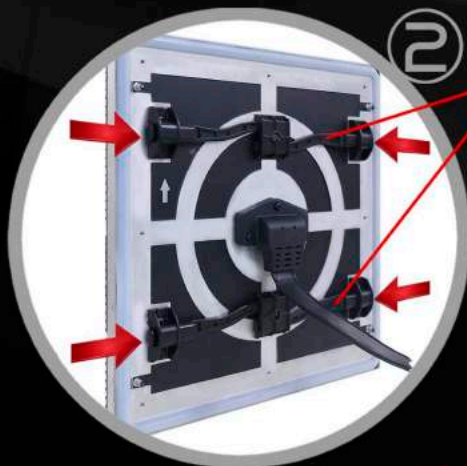

Perfect match of LED modules and  
cabinets, Much Stronger  
The error between Cabinets  $\leq 0.5\text{mm}$

Front Maintenance power supply  
concise and reasonable wiring  
Easy to install and maintain

## Front and Rear maintenance

Insert the upper and lower unlock-tools into the specific holes and rotate them to the left. The Lock loose

Unlock tool

Movable bolt Fixed combination

Unlocking the back module plug with the unlocking tools will separate the LED Module and the Cabinet.