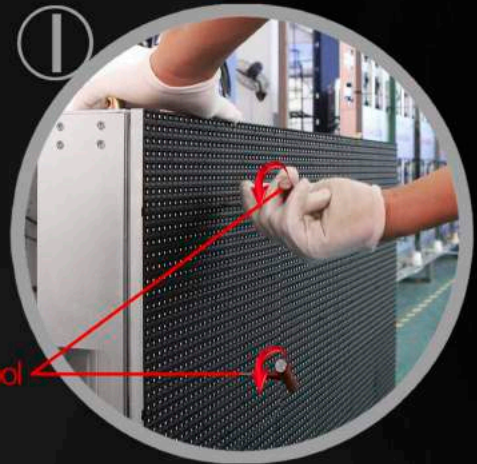

Movable bolt Fixed combination

Front and Rear maintenance

Insert the upper and lower unlock-tools into the specific holes and rotate them to the left. The Lock loose

Unlock tool